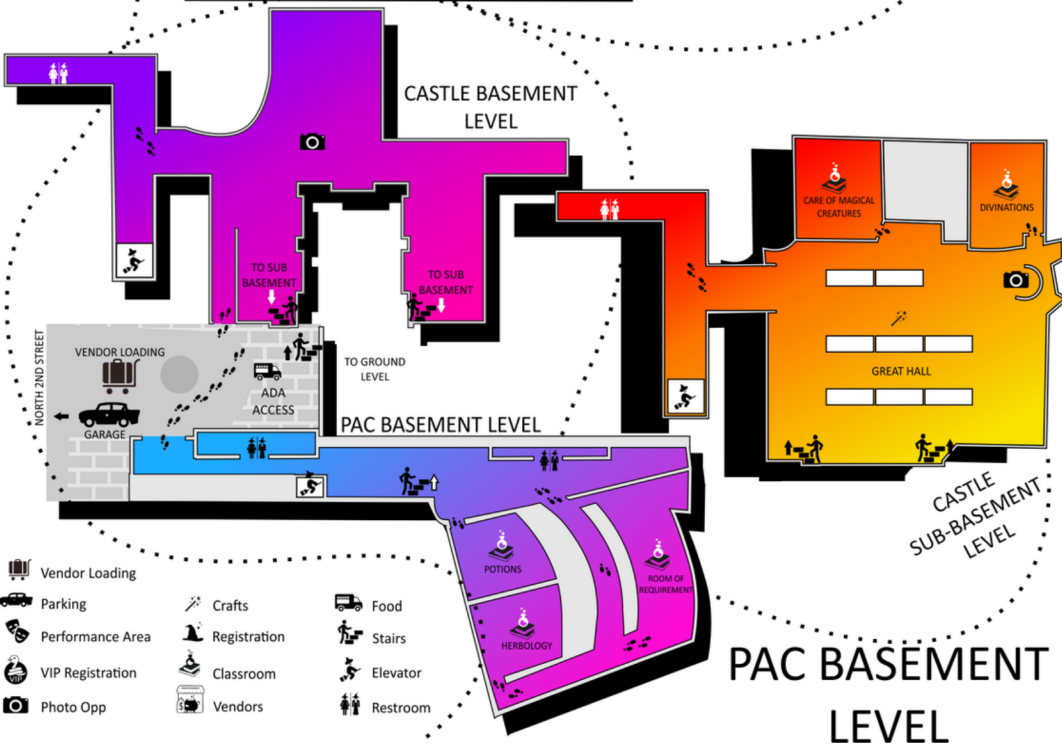

WIZARDS of WASHINGTON SCHOOL of MAGIC

CASTLE BASEMENT
LEVEL

CASTLE SUB-BASEMENT
LEVEL

- Vendor Loading
- Parking
- Performance Area
- VIP Registration
- Photo Opp
- Crafts
- Registration
- Classroom
- Vendors
- Food
- Stairs
- Elevator
- Restroom